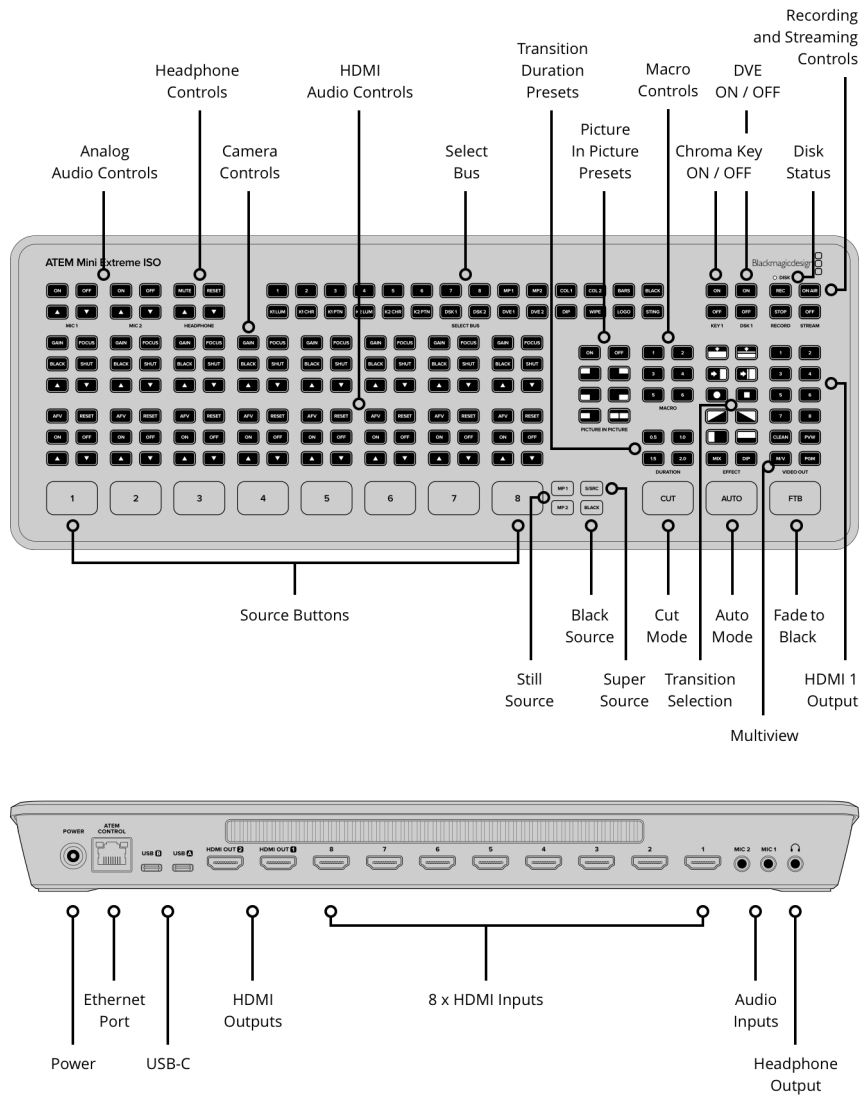

Standards

HD Video Input Standards

720p50, 720p59.94, 720p60
1080p23.98, 1080p24, 1080p25,
1080p29.97, 1080p30, 1080p50,
1080p59.94, 1080p60
1080i50, 1080i59.94, 1080i60

HD Video Output Standards

1080p23.98, 1080p24, 1080p25,
1080p29.97, 1080p30, 1080p50,
1080p59.94, 1080p60

Video Streaming Standards

1080p23.98, 1080p24, 1080p25,
1080p29.97, 1080p30, 1080p50,
1080p59.94, 1080p60

Ultra HD Video Standards

None

Video Sampling

4:2:2 YUV

Color Precision

10-bit

Color Space

Rec 709

HDMI Input Resolutions from Computers

1280 x 720p 50Hz, 59.94Hz and 60Hz
1920 x 1080p 23.98, 24, 25, 29.97, 30,
50, 59.94 and 60Hz
1920 x 1080i 50, 59.94Hz and 60Hz

Colorspace Conversion

Hardware based real time.