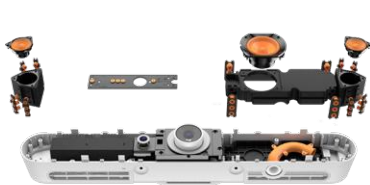

AUDIO	VIDEO	AI VIEWFINDER
Room-filling Sound Ultra low distortion speakers with RightSound™ convey every word with outstanding clarity Adaptive Beamforming Mic Array Beamforming mics pick up voices at every seat and focus on the active talker while suppressing ambient noise Expansion Ready Add up to two Rally mic pods for even greater coverage in larger settings	Ultra-HD Video Brilliantly sharp video, outstanding color, and exceptional optical accuracy at resolutions up to 4K Expansive Room Coverage Mechanical pan and tilt covers rooms 163° across by 110° high, with exceptional image quality Cinema Quality Logitech RightLight™ technology captures natural-looking skin tones, even in dim or backlit conditions	Framed to Perfection A second built-in camera lens has the ability to detect meeting participants, amplifying RightSight™ autoframing See Everyone Clearly All meeting participants, even late arrivals, are automatically seen and included Move About Freely AI Viewfinder uses scene awareness to keep the camera on the action