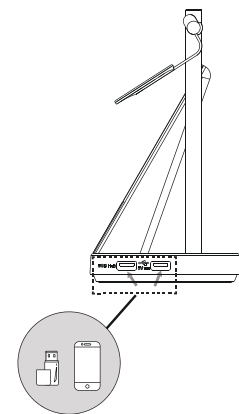

Audio (Headset)

- Microphone type: dual microphone

- Microphone sensitivity: -44.0+/-3 dBV
- Microphone frequency range: 100 Hz-10 kHz
- Speaker size: Φ 28
- Speaker sensitivity: 92.5+/-3 dB, 0.179 V
- Speaker impedance: 32+/-4.8 Ω
- Speaker max output power: 10 mW
- Speaker frequency range: 20 Hz-10 kHz
- Speaker bandwidth - talk mode: wideband
- Speaker bandwidth - music mode: super wide-band (Pending)

Audio (Base)

- Microphone type: ECM Omnidirectional microphone
- Microphone sensitivity: -38.0+/-2 dBV
- Microphone frequency range: 70 Hz-20 kHz
- Speaker size: 40mm*20.8mm
- Speaker sensitivity: 97+/-3 dB
- Speaker impedance: 4 Ω +/-15%
- Speaker max output power: 4 W
- Speaker frequency range: 160 Hz-20 kHz

Easy Call Management

- Answer/End/Reject a call
- Volume up/down
- Microphone mute
- Move the microphone boom arm up to mute, or down to unmute

Package Features

- Package contents:
  - WHB660 Base
  - WHM621 Headset or WHD622 Headset
  - Power Adapter
  - 2* 1m USB 3.0 Cable
  - Quick Start Guide
- Optional accessories:
  - Busylight BLT60
  - Wireless Charger
  - Bluetooth Dongle BT50
- WH66 Mono: Base: 398g, Headset: 80g
- WH66 Dual: Base: 398g, Headset: 127g
- N.W/CTN:
  - WH66 Mono: 10.46 kg; WH66 Dual: 10.96 kg
- Giftbox size: 255mm*204mm*135mm
- Carton Meas: 698mm*421mm*265mm

Compliance

Connection