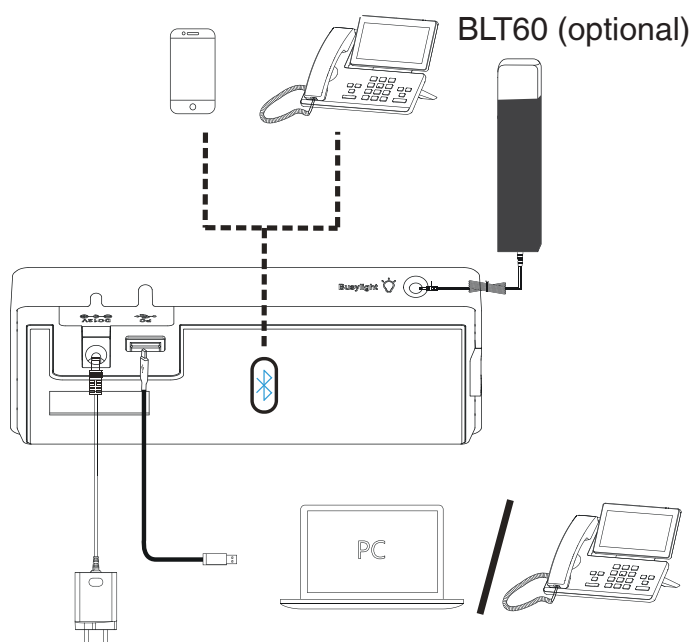

Audio (Headset)

- Microphone type: dual microphone

- Microphone sensitivity: -44.0+/-3 dBV
- Microphone frequency range: 100 Hz-10 kHz
- Speaker size: Φ 28
- Speaker sensitivity: 92.5+/-3 dB, 0.179 V
- Speaker impedance: 32+/-4.8 Ω
- Speaker max output power: 10 mW
- Speaker frequency range: 20 Hz-10 kHz
- Speaker bandwidth - talk mode: wideband
- Speaker bandwidth - music mode: super wide-band (Pending)

Audio (Base)

- Microphone type: ECM Omnidirectional microphone
- Microphone sensitivity: -38.0+/-2 dBV
- Microphone frequency range: 70 Hz-20 kHz
- Speaker size: 40mm*20.8mm
- Speaker sensitivity: 97+/-3 dB
- Speaker impedance: 4 Ω +/-15%
- Speaker max output power: 4 W
- Speaker frequency range: 160 Hz-20 kHz

Easy Call Management

- Answer/End/Reject a call
- Volume up/down
- Microphone mute
- Move the microphone boom arm up to mute, or down to unmute

Package Features

- Package contents:
  - WHB660 Base
  - WHM621 Headset or WHD622 Headset
  - Power Adapter
  - 2* 1m USB 3.0 Cable
  - Quick Start Guide
- Optional accessories:
  - Busylight BLT60
  - Wireless Charger
  - Bluetooth Dongle BT50
- WH66 Mono: Base: 398g, Headset: 80g
- WH66 Dual: Base: 398g, Headset: 127g
- N.W/CTN:
  - WH66 Mono: 10.46 kg; WH66 Dual: 10.96 kg
- Giftbox size: 255mm*204mm*135mm
- Carton Meas: 698mm*421mm*265mm

Compliance

Connection