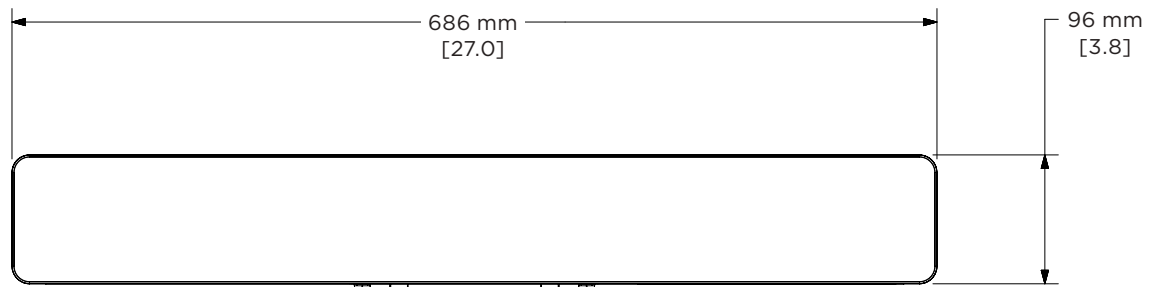

TECHNICAL DATA

Bose Videobar VB1

all-in-one USB conferencing device

Dimensions

Top View