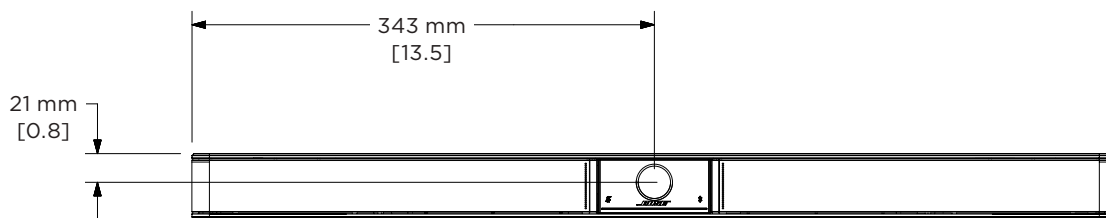

TECHNICAL DATA

Bose Videobar VB1

all-in-one USB conferencing device

Dimensions

Front View

DIMENSIONS APPLY TO BOTH SIDES

Bose, Bose Work, and Videobar are trademarks of Bose Corporation. Android, Chrome, Chromebook, Hangouts and other marks are trademarks of Google LLC. The *Bluetooth*® word mark and logos are registered trademarks owned by Bluetooth SIG, Inc. and any use of such marks by Bose Corporation is under license. DisplayLink® is the registered trademark of DisplayLink Corp. in the EU, the US, and other countries. The terms HDMI and HDMI High-Definition Multimedia Interface, and the HDMI logo are trademarks or registered trademarks of HDMI Licensing Administrator, Inc. macOS is a trademark of Apple Inc. USB Type-C® and USB-C® are registered trademarks of USB Implementers Forum and are only intended for use with products based on and compliant with the USB Type-C® cable and connector specification. Wi-Fi is a registered trademark of Wi-Fi Alliance®. Zoom is a trademark of Zoom Video Communications, Inc. All other trademarks are the property of their respective owners.

For additional specifications and application information, please visit PRO.BOSE.COM.
Specifications subject to change without notice. 1/2021