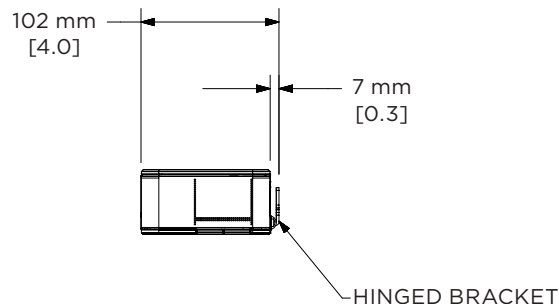

Dimensions

Top View

Rear View

Front View

Right View

DIMENSIONS APPLY TO BOTH SIDES

Bose, Bose Work, and Videobar are trademarks of Bose Corporation. Android, Chrome, Chromebook, Hangouts and other marks are trademarks of Google LLC. The *Bluetooth*® word mark and logos are registered trademarks owned by Bluetooth SIG, Inc. and any use of such marks by Bose Corporation is under license. DisplayLink® is the registered trademark of DisplayLink Corp. in the EU, the US, and other countries. The terms HDMI and HDMI High-Definition Multimedia Interface, and the HDMI logo are trademarks or registered trademarks of HDMI Licensing Administrator, Inc. macOS is a trademark of Apple Inc. USB Type-C® and USB-C® are registered trademarks of USB Implementers Forum and are only intended for use with products based on and compliant with the USB Type-C® cable and connector specification. Wi-Fi is a registered trademark of Wi-Fi Alliance®. Zoom is a trademark of Zoom Video Communications, Inc. All other trademarks are the property of their respective owners.