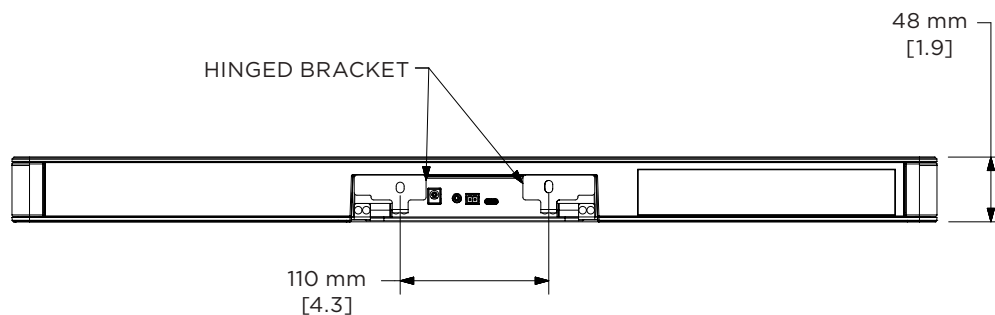

TECHNICAL DATA

Bose Videobar VB1

all-in-one USB conferencing device

Dimensions

Rear View

DIMENSIONS APPLY TO BOTH SIDES

Bose, Bose Work, and Videobar are trademarks of Bose Corporation. Android, Chrome, Chromebook, Hangouts and other marks are trademarks of Google LLC. The *Bluetooth*® word mark and logos are registered trademarks owned by Bluetooth SIG, Inc. and any use of such marks by Bose Corporation is under license. DisplayLink® is the registered trademark of DisplayLink Corp. in the EU, the US, and other countries. The terms HDMI and HDMI High-Definition Multimedia Interface, and the HDMI logo are trademarks or registered trademarks of HDMI Licensing Administrator, Inc. macOS is a trademark of Apple Inc. USB Type-C® and USB-C® are registered trademarks of USB Implementers Forum and are only intended for use with products based on and compliant with the USB Type-C® cable and connector specification. Wi-Fi is a registered trademark of Wi-Fi Alliance®. Zoom is a trademark of Zoom Video Communications, Inc. All other trademarks are the property of their respective owners.

For additional specifications and application information, please visit PRO.BOSE.COM.
Specifications subject to change without notice. 1/2021